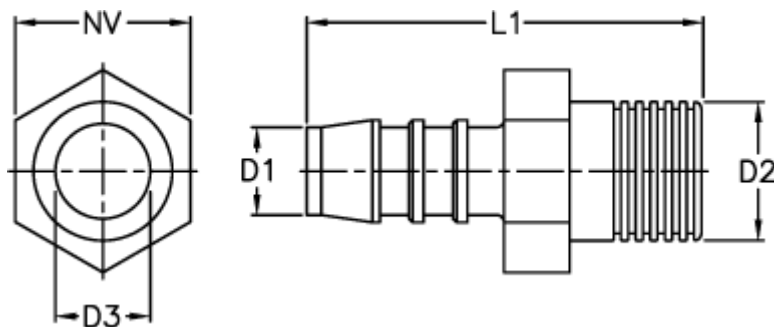

Article number: 027108913014

Description: Norma hose coupling GES 14 / R1/2

Measures

D1 = 14

D2 = R1/2

D3 = 10.0

L1 = 56.0

NV = 22